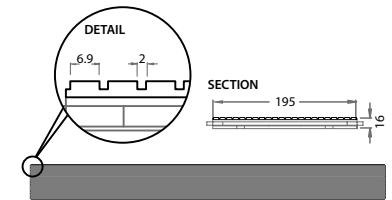

DIAMOND
502x290
19,77"x11,42"

MORISCO
290x290
11,42"x11,42"

SQUAMA
290x290
11,42"x11,42"

BRAID A / B
580x145
22,83"x5,71"

BRAID HEXAGON
615x410
24,21"x16,14"

HEXAGON 1160
1160x1004
45,67"x39,53"

HEXAGON 580
580x502
22,83"x19,76"

HEXAGON 290
290x251
11,42"x9,88"

45°
580x580
22,83"x22,83"

LOOPING 8*
Length= 2030
Length= 79,92"

* Standard: Regular bevelled. Maxi-bevelled under request.

MULTI-RIGATO
2030x195
79,92"x7,68"

Chevron
WOOD+ FLOORING

870x205
34,25"x8,07"

580x205
22,83"x8,07"

870x145
34,25"x5,71"

580x145
22,83"x5,71"

870x145
34,25"x5,71"

410x145
16,14"x5,71"

870x145
34,25"x5,71"

410x145
16,14"x5,71"