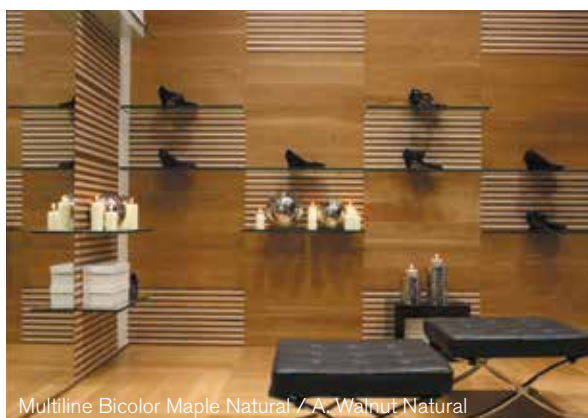

Looping 8 Oak Four Seasons

Trencadis A. Walnut Sbiancato

Braid Oak Ash / Oak Lava Dark

Diamond Oak Extra White / Oak Emerald / Wenge Natural

Rhombus Oak Stone

Dados Oak Natural

Chevron Wenge Natural / Wood+ 580x580 Oak Natural

Hexagon Oak Black Pearl

Morisco A. Walnut Natural

Squama Oak Ash / Oak Stone

Multiline Bicolor Maple Natural / A. Walnut Natural

Wood+ 580x290 Oak Black Pearl Shine
Wood+ 290x290 Oak Extra White / Oak Emerald
Trapezium Oak Extra White / Oak Limestone / Oak Emerald